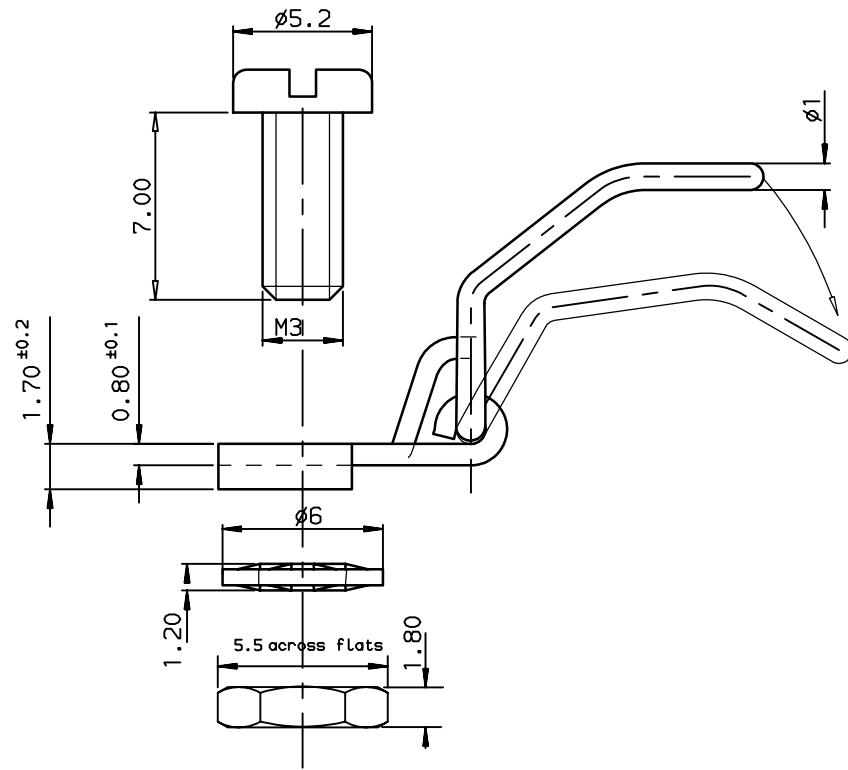

PACKAGING : per 100 pieces .

PART NUMBER: 8655-2096

European Views

www.fciconnect.com		surface ISO 1302	tolerance std ISO 406 ISO 1101	projection 1st angle	mm
TOLERANCES UNLESS OTHERWISE SPECIFIED					
Dr	JOUBERT	1997/02/19	0.X	±0.1	size
Eng	PESSON	1997/02/19	0.XX	±0.1	A3
Chr	FONTENEAU	1997/02/19	0.XX' ±2'	±0.1	Scale
Appr	LEGARE	1997/02/19	Product family	D-SUB	5
				ECN	LS06-0097
				Spec ref	-
LEVER LOCKS MALE (SHELL SIZE 09 15 25 37)					Rev. B
catalog no					C01-8655-1502
CUSTOMER					sheet 1 of 1