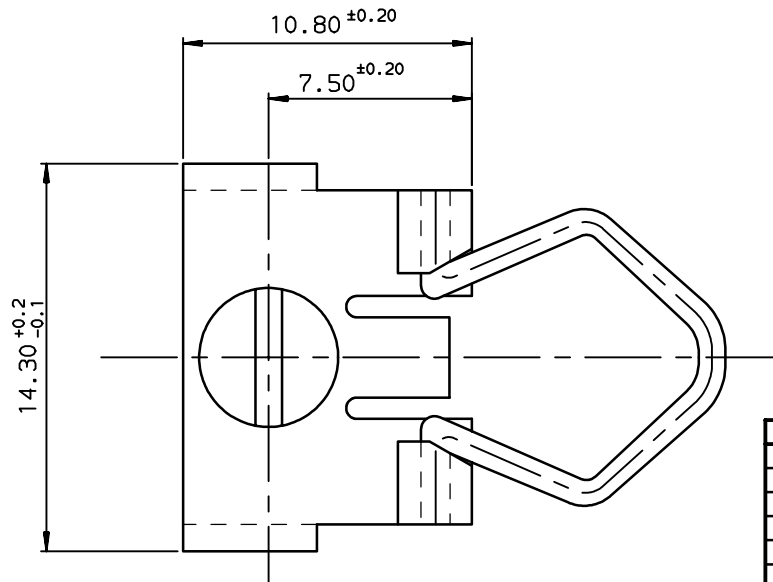

PACKAGING : per 100 pieces .

PART NUMBER: 8655-2096

European Views

www.fciconnect.com		surface ISO 1302	tolerance std ISO 406 ISO 1101	projection 1st angle	mm
TOLERANCES UNLESS OTHERWISE SPECIFIED					
Dr	JOUBERT	1997/02/19	0.X	±0.1	size
Eng	PESSON	1997/02/19	0.XX	±0.1	A3
Chr	FONTENEAU	1997/02/19	0.XX' ±2'	±0.1	Scale
Appr	LEGARE	1997/02/19	Product family	D-SUB	5
				ECN	LS06-0097
				Spec ref	-
LEVER LOCKS MALE (SHELL SIZE 09 15 25 37)					Rev. B
catalog no					C01-8655-1502
CUSTOMER					sheet 1 of 1