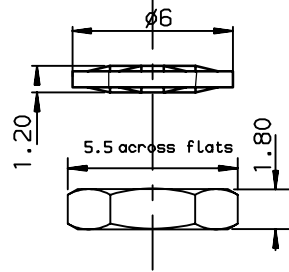

PACKAGING : per 100 pieces .

PART NUMBER: 8655-2096

European Views

www.fciconnect.com		surface ISO 1302	tolerance std ISO 406 ISO 1101	projection 1st angle	mm
TOLERANCES UNLESS OTHERWISE SPECIFIED					
Dr	JOUBERT	1997/02/19	0.X	±0.1	size
Eng	PESSON	1997/02/19	0.XX	±0.1	A3
Chr	FONTENEAU	1997/02/19	0.XX' ±2'	±0.1	Scale
Appr	LEGARE	1997/02/19	Product family	D-SUB	5
				ECN	LS06-0097
				Spec ref	-
LEVER LOCKS MALE (SHELL SIZE 09 15 25 37)					Rev. B
catalog no					C01-8655-1502
CUSTOMER					sheet 1 of 1